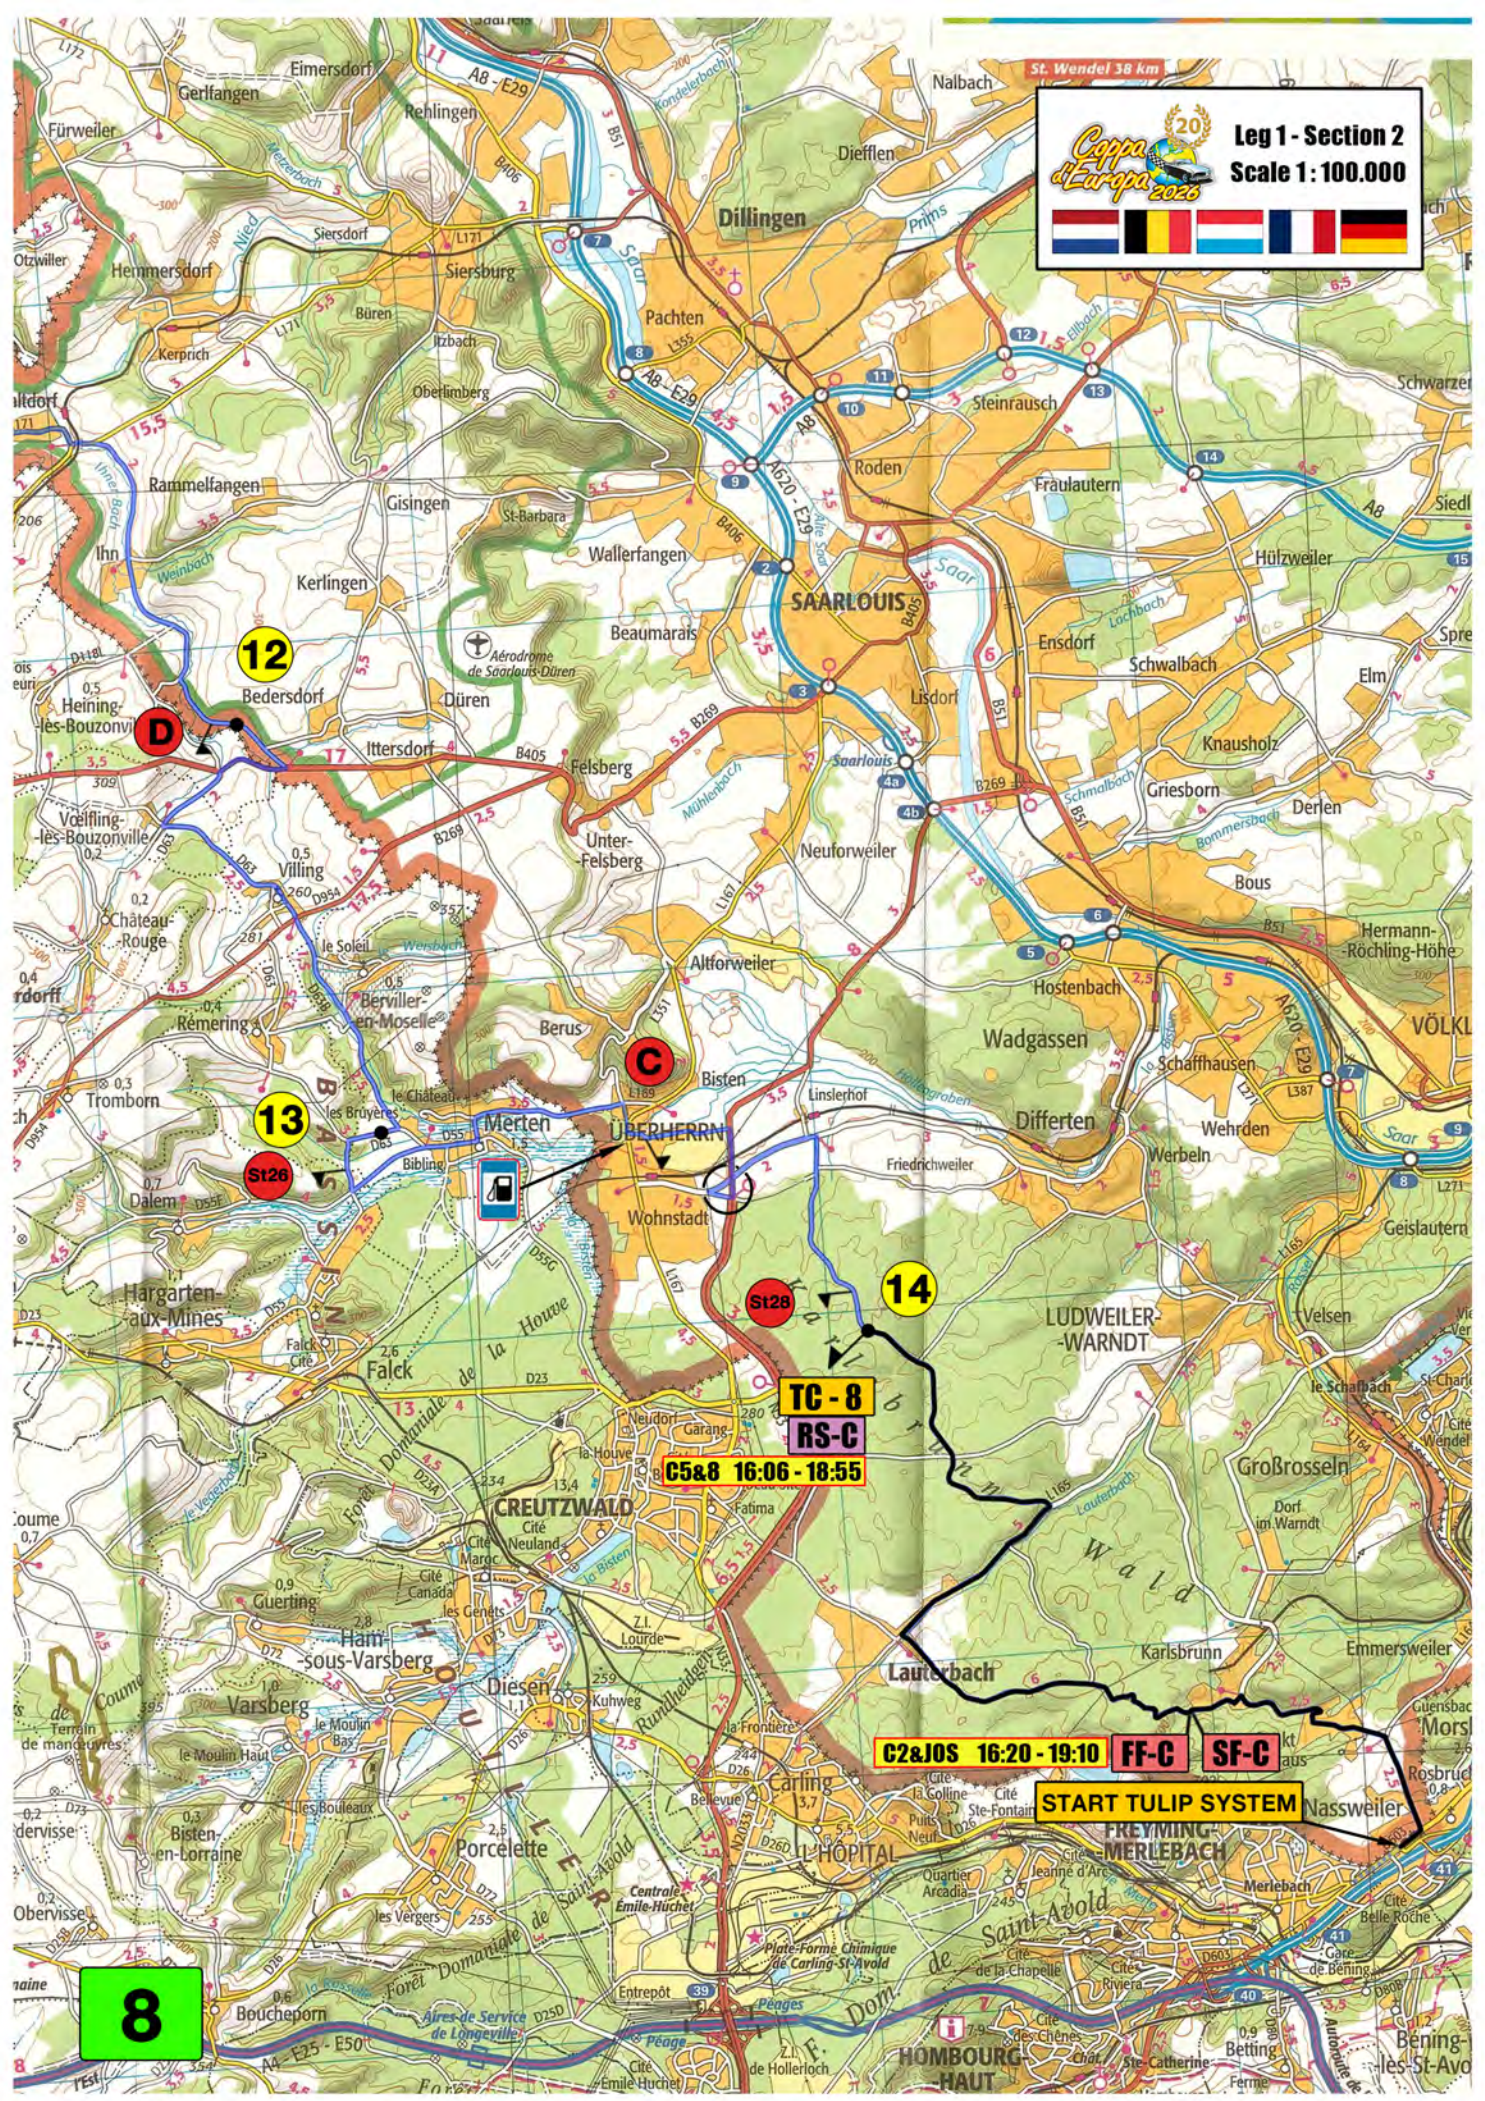

Coppa d'Europa 2020
Leg 1 - Section 2
Scale 1 : 100.000

8

TC-8

RS-C

C5&8 16:06-18:55

C2&JOS 16:20-19:10

FF-C

SF-C

START TULIP SYSTEM

sit.	DISTANCE			INFORMATION+DIRECTION
	PART	TOTAL		
7	0,30	13,50		FORBACH
8	0,60	14,10		(Refuel here without time pressure!)
9	0,30	14,40		
10	2,50	16,90		CoppaSuper only: see provided information. = Hotel Victor's Tulips 11 + 12 are cancellend for CoppaSuper.
11	0,20	17,10		not for CoppaSuper!
12	0,40	17,50		Victor's = Hotel Victor's not for CoppaSuper!